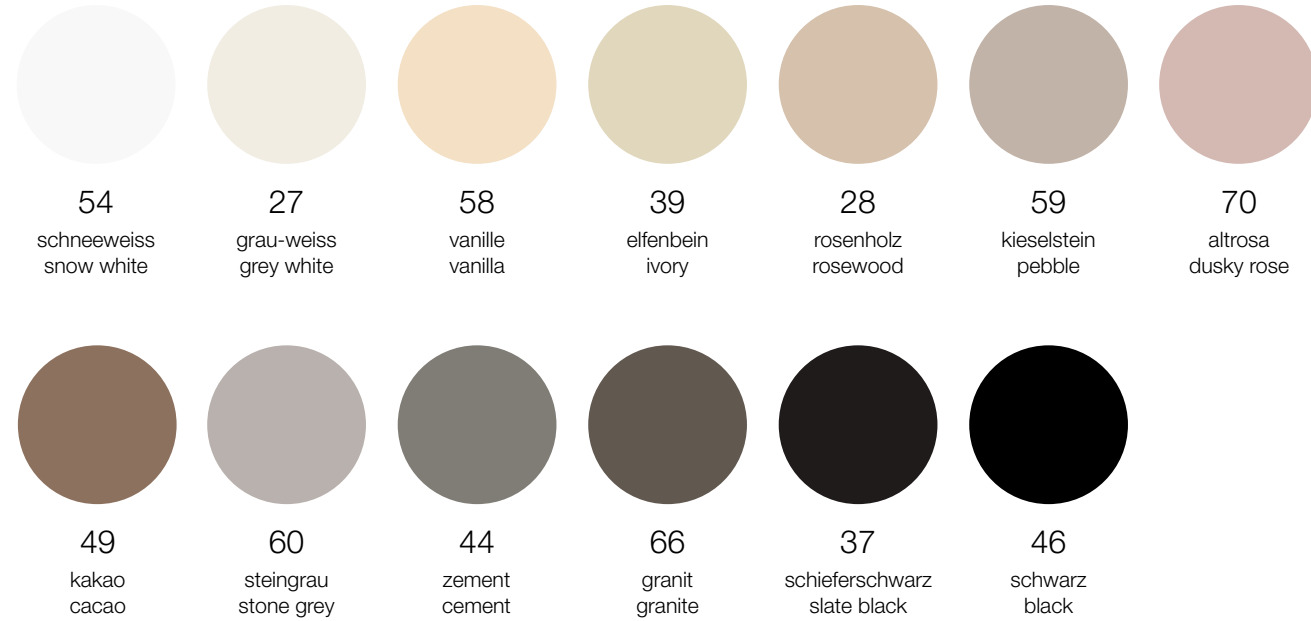

**Wardrobe** Body in MDF  
Basic colour '59 pebble'  
**Base** Hidden base in MDF  
Basic colour '59 pebble'

VARIANTENREICH/  
**PLATZ FÜR DIE DINGE UM UNS HERUM**

WITH MANY VARIANTS/  
**FOR THE THINGS WE WANT TO KEEP AROUND US**

INDIVIDUELL ZUGESCHNITTEN/  
EINE NUANCENREICHE FARBPALETTE

INDIVIDUALLY TAILORED/  
A RANGE OF COLOURS RICH IN SUBTLE NUANCES

## FARBENVIELFALT | VARIETY OF COLOURS

### Basisfarben | Basic colours