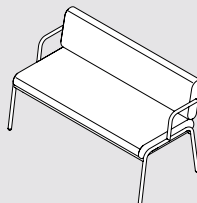

# VARIETY OF SHAPES AND SIZES

The three heights can be used in different ways.

**LOUNGE**  
Sitzhöhe | seat height

**LOW**  
Sitzhöhe | seat height

**HIGH**  
Stehhöhe | standing height

## CASUAL OUTDOOR LOUNGE

**CHAIR**  
700 x 680 x 720 mm

**BENCH**  
1.350 x 680 x 720 mm

## CASUAL OUTDOOR LOW

**SINGLE BENCH  
OHNE RÜCKENLEHNE |  
WITHOUT BACKREST**  
700 x 608 x 477 mm

**SINGLE BENCH**  
700 x 655 x 783 mm

**DOUBLE BENCH  
OHNE RÜCKENLEHNE |  
WITHOUT BACKREST**  
1.350 x 608 x 477 mm

**DOUBLE BENCH**  
1.350 x 655 x 783 mm

**2 X DOUBLE BENCH  
MIT VERKETTUNGSFUSS |  
WITH LINKING LEG**  
2.625 x 655 x 783 mm