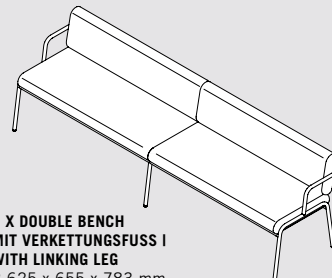

# VARIETY OF SHAPES AND SIZES

The three heights can be used in different ways.

**LOUNGE**  
Sitzhöhe | seat height

**LOW**  
Sitzhöhe | seat height

**HIGH**  
Stehhöhe | standing height

## CASUAL OUTDOOR LOUNGE

**CHAIR**  
700 x 680 x 720 mm

**BENCH**  
1.350 x 680 x 720 mm

## CASUAL OUTDOOR LOW

**SINGLE BENCH  
OHNE RÜCKENLEHNE |  
WITHOUT BACKREST**  
700 x 608 x 477 mm

**SINGLE BENCH**  
700 x 655 x 783 mm

**DOUBLE BENCH  
OHNE RÜCKENLEHNE |  
WITHOUT BACKREST**  
1.350 x 608 x 477 mm

**DOUBLE BENCH**  
1.350 x 655 x 783 mm

**2 X DOUBLE BENCH  
MIT VERKETTUNGSFUSS |  
WITH LINKING LEG**  
2.625 x 655 x 783 mm