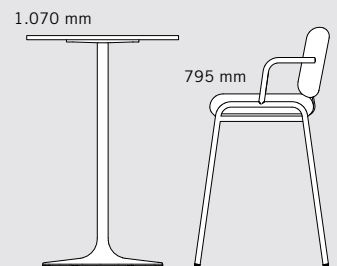

# VARIETY OF SHAPES AND SIZES

The three heights can be used in different ways.

**LOUNGE**  
Sitzhöhe | seat height

**LOW**  
Sitzhöhe | seat height

**HIGH**  
Stehhöhe | standing height

## CASUAL OUTDOOR LOUNGE

**CHAIR**  
700 x 680 x 720 mm

**BENCH**  
1.350 x 680 x 720 mm

## CASUAL OUTDOOR LOW

**SINGLE BENCH  
OHNE RÜCKENLEHNE |  
WITHOUT BACKREST**  
700 x 608 x 477 mm

**SINGLE BENCH**  
700 x 655 x 783 mm

**DOUBLE BENCH  
OHNE RÜCKENLEHNE |  
WITHOUT BACKREST**  
1.350 x 608 x 477 mm

**DOUBLE BENCH**  
1.350 x 655 x 783 mm

**2 X DOUBLE BENCH  
MIT VERKETTUNGSFUSS |  
WITH LINKING LEG**  
2.625 x 655 x 783 mm