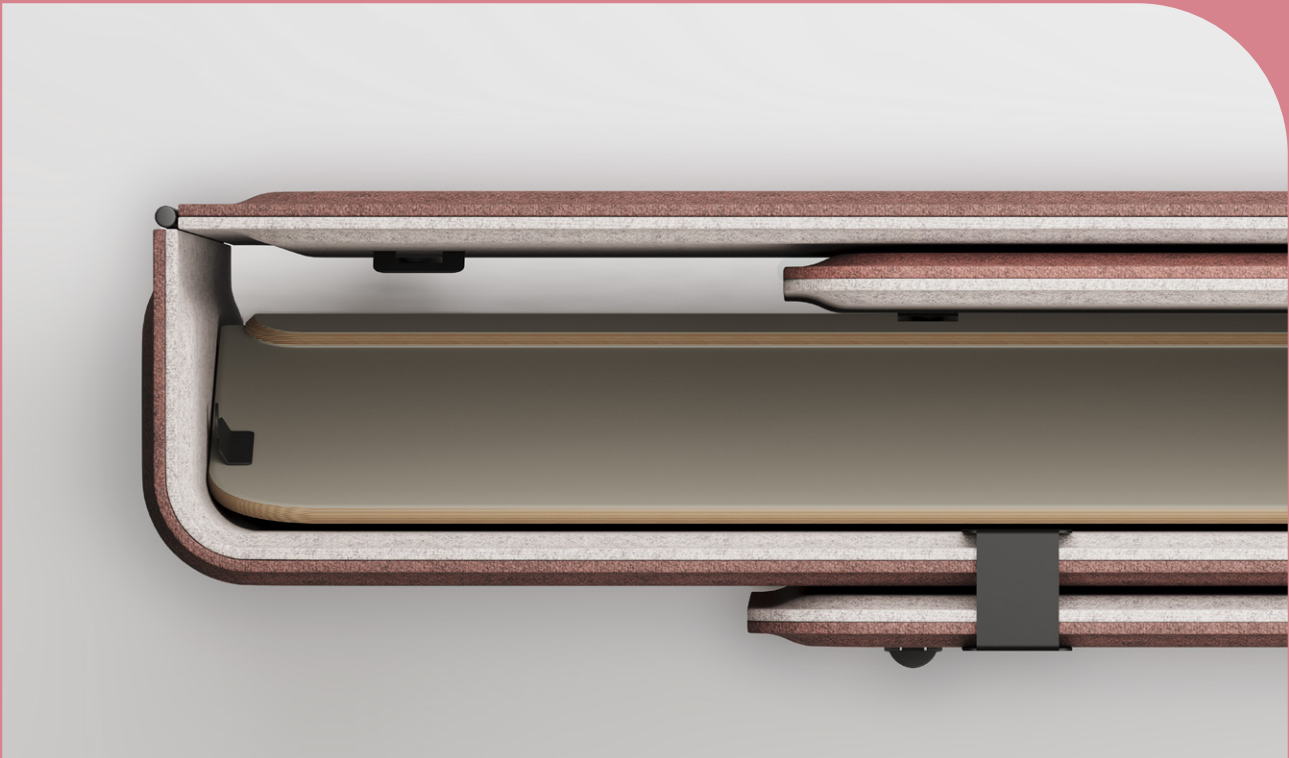

Simon Schossböck - der Designer von Brainy

Elegance and classics or energy and modernity? Brainy offers a selection that will let you create a unique and stylish space.

Brainy offers four unique color versions that are fully consistent with the latest trends. It can cater to a variety of tastes and preferences. It lets you adapt a space to your individual preferences.