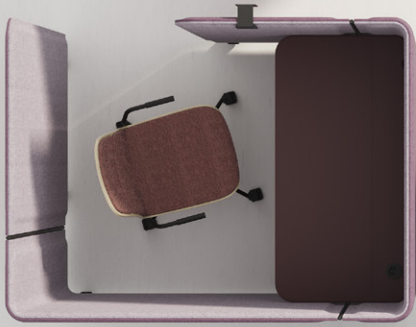

Simon Schossböck - der Designer von Brainy

Elegance and classics or energy and modernity? Brainy offers a selection that will let you create a unique and stylish space.

Brainy offers four unique color versions that are fully consistent with the latest trends. It can cater to a variety of tastes and preferences. It lets you adapt a space to your individual preferences.