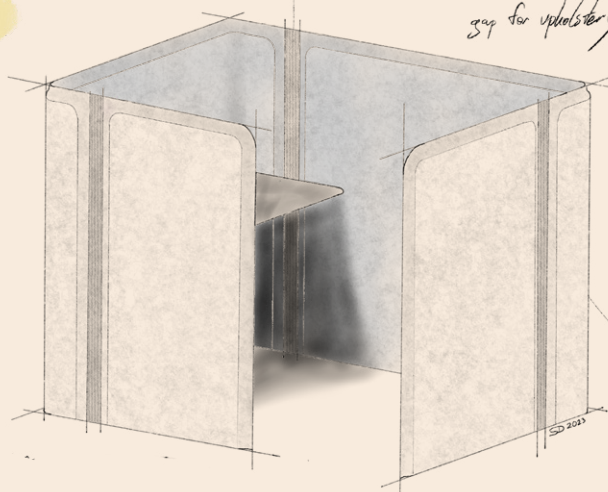

bi-colour design

flexible straps
create hinges

slim edges/light appearance

gap for upholstery

wood/board/recycled
core

round edges
min. R100